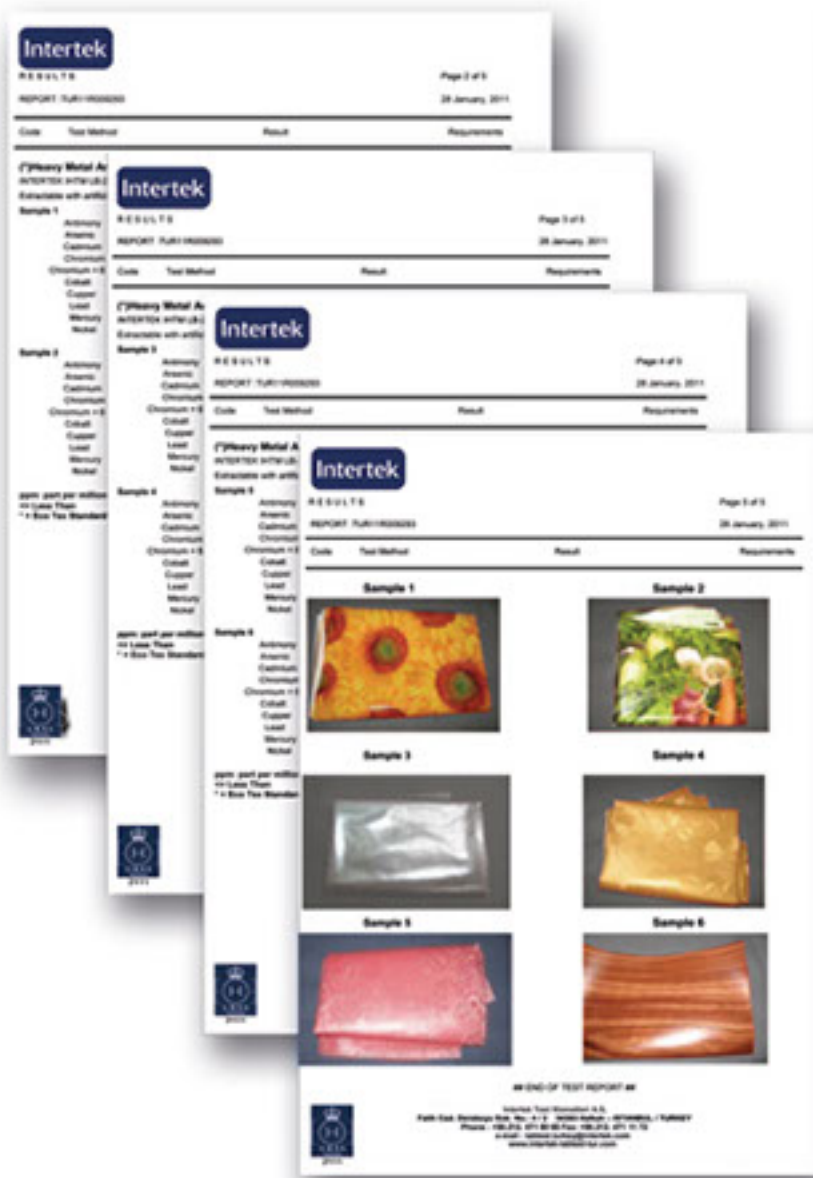

Intertek

TEST REPORT

Page 1 of 5

REPORT NUMBER : TUR11R009293

APPLICANT NAME : Gövenc Dış Tic. İth. İhr.

ADDRESS : İstic 24. Ada No:48 - 54 Mahmutbey İstanbul / TÜRKİYE
Tel No: +90 212 659 85 01 PBX
Attention: Mustafa Gövenc

SAMPLE DESCRIPTION :

- Sample 1 One sample of GUVENC LUX - Varnished Printed PVC Non-woven Backing Tablecloth
- Sample 2 One sample of GUVENC FOL - Double-side Printed PVC Tablecloth
- Sample 3 One sample of GUVENC GOLD - Gilded Transparent PVC Tablecloth
- Sample 4 One sample of SNEJOK - Embossed PVC Tablecloth Golden Silver
- Sample 5 One sample of GUVENC ŞOLK - Embossed PVC Tablecloth
- Sample 6 One sample of Membrane Press Coating PVC Foto

DATE IN : 24 January, 2011

DATE OUT : 28 January, 2011

TEST	Sample 1	Sample 2	Sample 3	Sample 4	Sample 5	Sample 6	NOTES
HEAVY METAL ANALYSIS	P	P	P	P	P	P	

P = MEETS BUYER'S REQUIREMENT / F = DOES NOT MEET BUYER'S REQUIREMENT / NR = NO REQUIREMENT / SC=STILL CONTAINED / SH=NOT PERFORMED

The test results relate only to the items tested. The report shall not be reproduced except in full, without the written approval of the laboratory. The reported uncertainty is based on a standard uncertainty multiplied by a coverage factor k=2, providing a level of confidence of approximately 95%. The uncertainty evaluation has been carried out in accordance with ISO/IEC 17025 and UKAS accreditation requirements. Unless otherwise specified, all Pass or Fail results are given without uncertainty considered. Where uncertainty is taken into account, the result may be denoted as 'Passive' or 'Fail' depending on the disposition of the customer's decision. Options and interpretations expressed herein are outside the scope of UKAS accreditation. Tests marked (*) in the test report are not included in the UKAS accreditation schedule for the laboratory.

Neelhan Sozer
Neelhan Sozer
Chemical Laboratory Manager

2111

Intertek Test Hizmetleri A.Ş.
Faah Cad. Dersinyolu Sok. No: 4 / 2 34363 Maltepe - İSTANBUL / TÜRKİYE
Phone : +90.212. 471 00 66 Fax: +90.212. 471 11 72
e-mail : labtest.turkey@intertek.com
www.intertek-labtest-tur.com